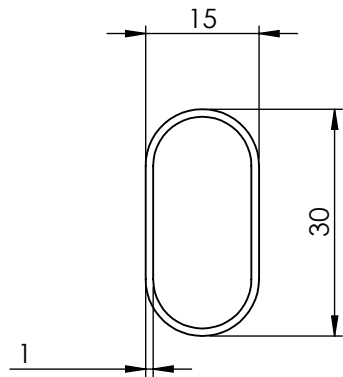

AVAILABLE LENGTHS			
PART NO.	153018	153024	153036
L	1800	2400	3600

DRAWN	B DOOLAN	19/06/2014	CAT NO:	153018 - 153024 - 153036	REV: A
CHK'D	U WAUGE	19/06/2014			
MATERIAL	STEEL				
FINISH	CHROME				
WEIGHT					
 <a href="http://www.emro.com.au">www.emro.com.au</a>			DESCRIPTION:		
<small>This drawing has been made with due care and attention however Emro do not accept any responsibility for variations. This drawing and information contained is the property of Emro and cannot be used without their consent.</small>			<b>OVAL CHROME STEEL TUBE</b>		