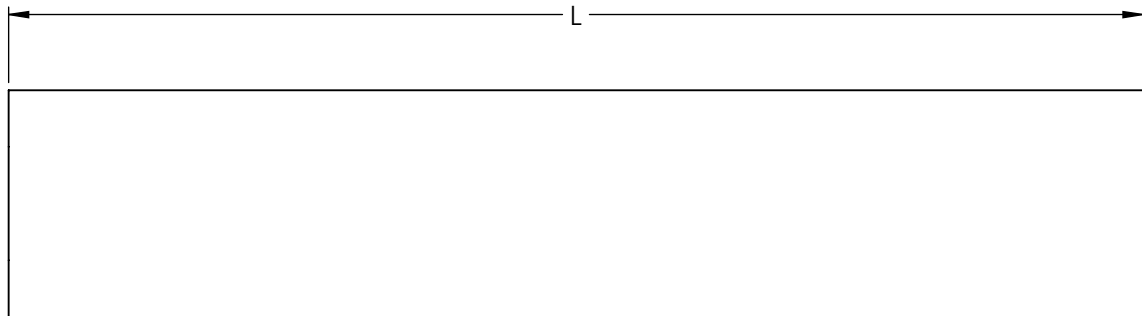

AVAILABLE LENGTHS			
PART NO.	153018	153024	153036
L	1800	2400	3600

DRAWN	B DOOLAN	19/06/2014	CAT NO:	153018 - 153024 - 153036	REV: A
CHK'D	U WAUGE	19/06/2014			
MATERIAL	STEEL				
FINISH	CHROME				
WEIGHT					
 <a href="http://www.emro.com.au">www.emro.com.au</a>			DESCRIPTION:		
<small>This drawing has been made with due care and attention however Emro do not accept any responsibility for variations. This drawing and information contained is the property of Emro and cannot be used without their consent.</small>			<b>OVAL CHROME STEEL TUBE</b>		